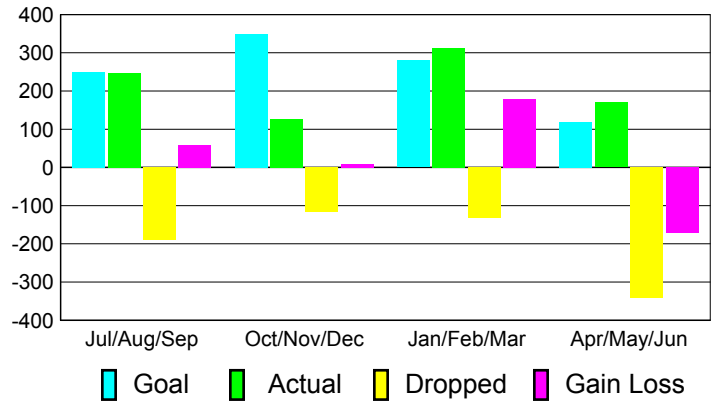

Membership Results 2010-2011

Goal, New, Dropped, Gain/Loss

Comparison of Membership Gain/Loss

Current Year Compared to the Previous Year