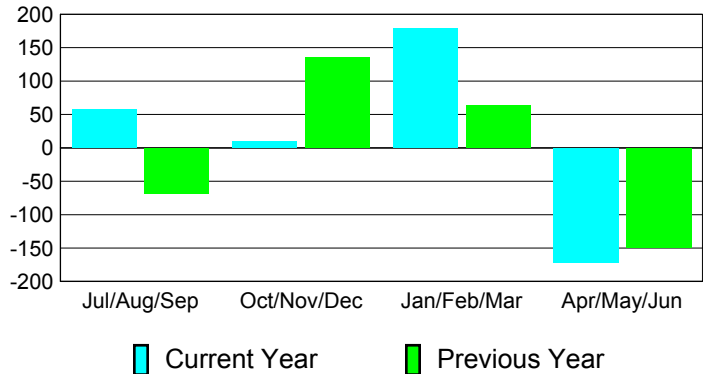

Membership Results
2010-2011

Membership
2009-2010

Month	Net Memb Goal	Actual New Memb	Actual Dropped Memb	Gain/Loss of Memb	Gain/Loss of Memb
Jul/Aug/Sep	250	248	-190	58	-68
Oct/Nov/Dec	350	126	-117	9	136
Jan/Feb/Mar	280	312	-133	179	64
Apr/May/June	120	170	-342	-172	-149
Totals	1000	856	-782	74	-17

Membership Results 2010-2011

Goal, New, Dropped, Gain/Loss

Comparison of Membership Gain/Loss

Current Year Compared to the Previous Year

Gender Comparison 2010-2011

Jul/Aug/Sep

Oct/Nov/Dec

Jan/Feb/Mar

Apr/May/June

Male

Female