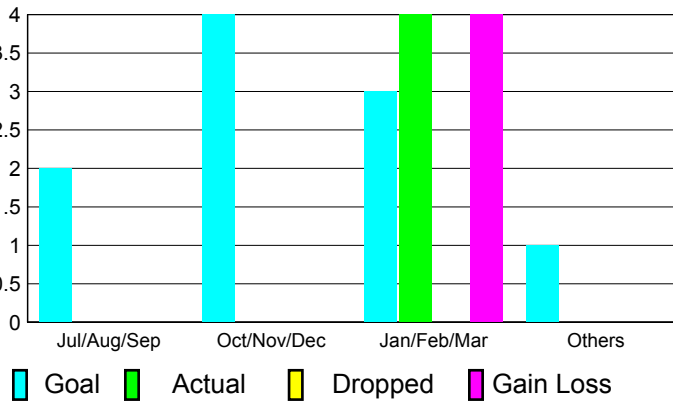

2010-2011 GMT Reports for District (or Undistricted) **District 355 C**

GMT: **KWANG-SOO JANG**

Location: **REPUBLIC OF KOREA**

GMT CA: **5**

CLUBS

Club Results
2010-2011

Clubs
2009-2010

Month	New Club Goal	Actual New Clubs	Actual Dropped Clubs	Gain/Loss of Clubs	Gain/Loss of Clubs
Jul/Aug/Sep	2	0	0	0	0
Oct/Nov/Dec	4	0	0	0	1
Jan/Feb/Mar	3	4	0	4	0
Apr/May/June	1	0	0	0	0
Totals	10	4	0	4	1

Club Results 2010-2011

Goal, New, Dropped, Gain/Loss

Comparison of Club Gain/Loss

Current Year Compared to the Previous Year

YTD Status Quo Clubs 2010-2011

Status Quo Clubs Compared to Status Quo Members

MEMBERSHIP

Membership Results
2010-2011

Membership
2009-2010

Month	Net Memb Goal	Actual New Memb	Actual Dropped Memb	Gain/Loss of Memb	Gain/Loss of Memb
Jul/Aug/Sep	250	248	-190	58	-68
Oct/Nov/Dec	350	126	-117	9	136
Jan/Feb/Mar	280	312	-133	179	64
Apr/May/June	120	170	-342	-172	-149
Totals	1000	856	-782	74	-17