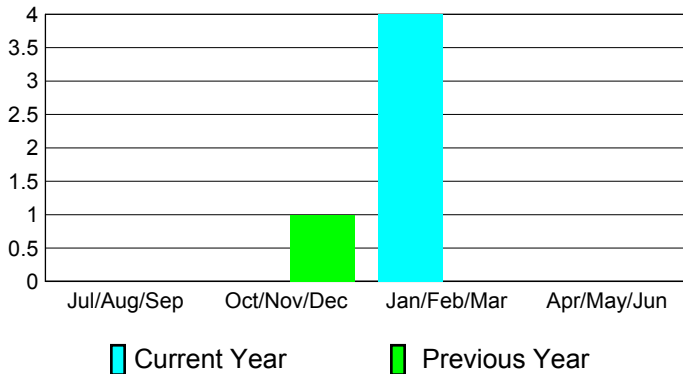

2010-2011 GMT Reports for District (or Undistricted) **District 355 C**

GMT: **KWANG-SOO JANG**

Location: **REPUBLIC OF KOREA**

GMT CA: **5**

CLUBS

Club Results
2010-2011

Clubs
2009-2010

Month	New Club Goal	Actual New Clubs	Actual Dropped Clubs	Gain/Loss of Clubs	Gain/Loss of Clubs
Jul/Aug/Sep	2	0	0	0	0
Oct/Nov/Dec	4	0	0	0	1
Jan/Feb/Mar	3	4	0	4	0
Apr/May/June	1	0	0	0	0
Totals	10	4	0	4	1

Club Results 2010-2011

Goal, New, Dropped, Gain/Loss

Comparison of Club Gain/Loss

Current Year Compared to the Previous Year

YTD Status Quo Clubs 2010-2011

Status Quo Clubs Compared to Status Quo Members

MEMBERSHIP